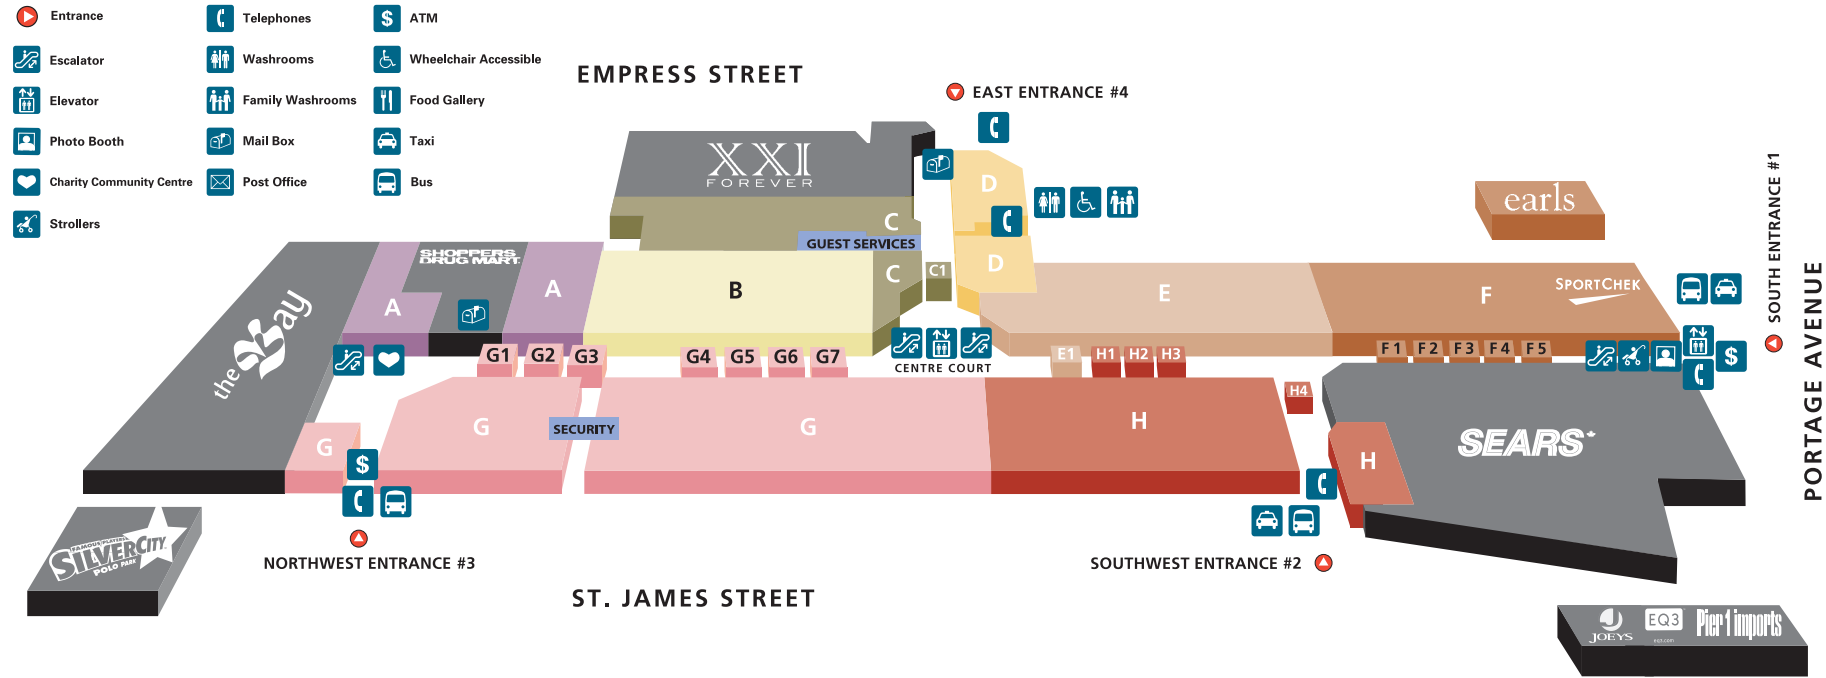

POLO PARK MAIN LEVEL

POLO PARK UPPER LEVEL

Give the gift that fits any style.

The Cadillac Fairview shop! card® gift card is available at Guest Services.

Redeemable at over 4000 stores in premier Cadillac Fairview shopping centres across Canada.

Men's Wear

O	Harry Rosen	786-2368
O	Hugo Boss	786-2368
H	International I.N.C. Clothiers	788-4881
P	Latitude	772-8888
G	Tip Top Tailors	786-4871

Unisex Wear

P	American Eagle Outfitters	774-6881
L	Below the Belt	772-9342
I	Billabong	775-7185
B	Bluenotes	783-0555
F	Bootlegger	774-8190
K	Club Monaco	788-4391
F	Danier Leather	774-4381
I	Eddie Bauer	786-2110
N	Esprit	775-1731
X	XXI Forever	318-1417
G	Gap, The	775-5330
J	Guess? Jeans	774-7333
F	Hollister	282-9624
H	Le Château	774-5012
N	Lucky Brand Jeans	222-3961
B	Mexx	774-3785
M	Quiksilver	772-8173
E	Roots	774-0625
O	RW & Co.	788-0971
H	Stitches	775-5506
G	Stockhomme	783-9805
J	Swimwear Etc.	831-7946
G	Urban Planet (opening Dec 2011)	
G	West 49	783-6884

Footwear

I	Aldo	774-2868
I	Browns Shoes	788-1216
G	Feet First	775-2306
M	Geox	783-4369
B	Naturalizer	772-9240
P	Payless ShoeSource	774-5796
L	Quarks	783-8635
F	Skechers	788-1441
G	Soft Moc	788-1072
O	Spring	788-0044
H	Town Shoes	774-8483
I	Urban Trail	788-4422
E	West Point	786-1028

Majors

	EQ3 (Exterior)	988-6905
	Pier 1 Imports (Exterior)	786-6797
	Sears	775-7011
	Shoppers Drug Mart	775-2478
	SilverCity – Info Line (Exterior)	774-1001
	The Bay	975-3228
	Zellers	775-8443

Visit polopark.ca to stay informed on the latest changes.