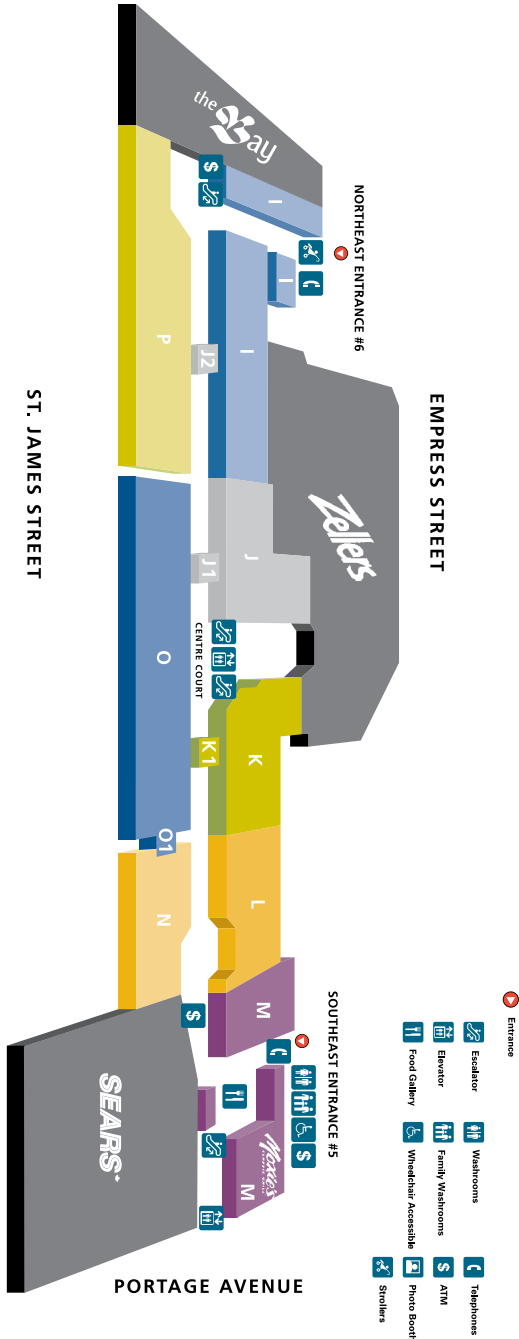

POLO PARK UPPER LEVEL

Complimentary Guest Services

- Baby bottle warming • Emergency baby supplies
- Wheelchairs and walkers • Scooters
- Emergency sewing supplies • Bus schedules
- Emergency paging for medical calls and lost children
- First aid • Lost and found • Tourism information
- Employment opportunities information

Other Guest Services

1. Fees collected for the following services are donated to the Women's Hospital at Health Sciences Centre;
2. Specialty stroller rentals • Coat and purchase check
   - Polo Park shopping bags

Hours

Monday – Friday: 10am – 9pm
Saturday: 9:30am – 6pm
Sunday: 12pm – 6pm

polopark.ca

Polo Park Shopping Centre
1485 Portage Avenue, Winnipeg, Manitoba
R3G 0W4

Phone: (204) 784-2500